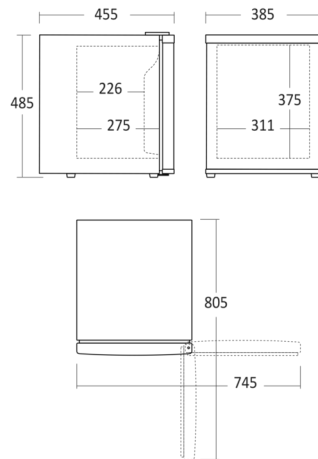

Item number	4331151000MB32BE	Taric goods code	8418501990
EAN code	5704704018884	QTY in 40HQ	594

**Short Description**

If you're looking for a small fridge to keep your drinks cold, here's a stylish 32-liter fridge with automatic defrost and a reversible door.

**Measurement Drawings**

**Dimensions and weight**

Product dimensions, HxWxD, mm	485 x 385 x 455
Packaging dimensions, HxWxD, mm	530 x 440 x 510
Net volume, L	32
Gross- / Net volume, L	35 / 32
Gross- / Net weight, kg	11.7 / 10.6

**Installation and power**

Voltage / hertz, V/hz	230 / 50
Peak power watt, W	72
Watt / Ampere, W/A	58 / 0.5
Length of Powercord, cm	180

**Design and comfort**

Controller	Electronic
Control panel	Outside
Digital display	No
External thermometer	No
Handle	Integrated
Door- / lid type	Right hinged
Self closing door	No
Reversible door	Yes
Number of feet	4
Internal light	1 Horizontal LED